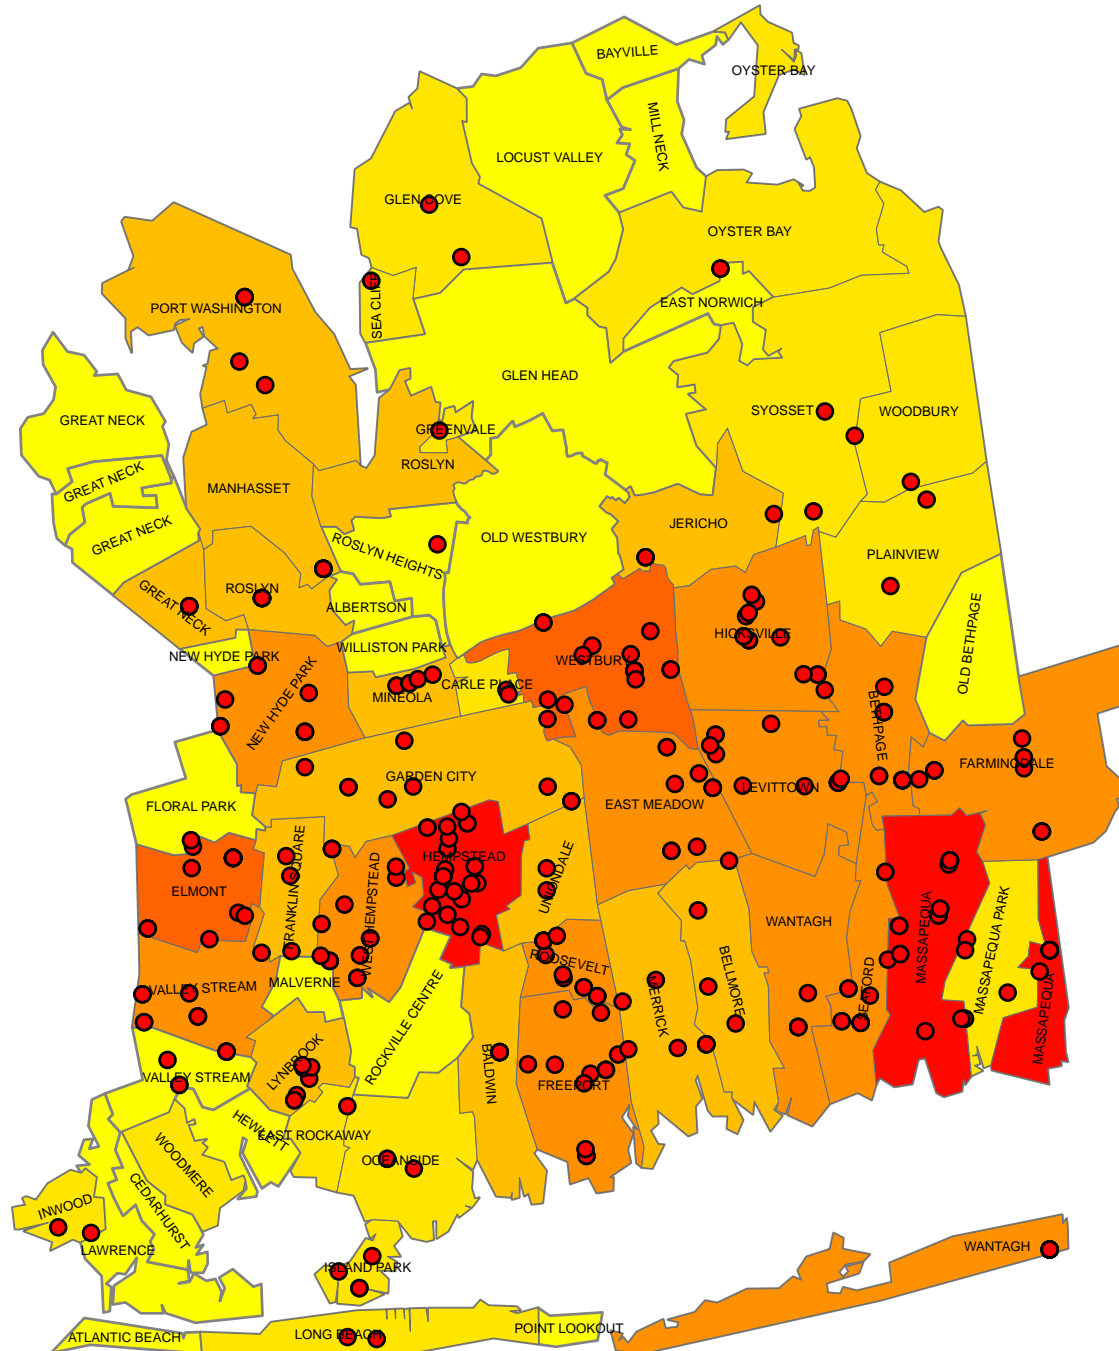

Nassau County Police Department Heroin Arrests

Year to Date as of December 30, 2009

Legend

- 1 - 3 arrests
- 4 - 7 arrests
- 8 - 16 arrests
- 17 - 22 arrests
- 23 - 33 arrests

DATE	Location	Town	Zip		Charges
14-Jan	Willis Ave	Mineola	11501	33 m/w	1 Poss 7th A/M
14-Jan	Willis Ave	Mineola	11501	44m/w	1 Poss 7th A/M
14-Jan	Underhill Rd.	Roosevelt	11575	47 m/b	1 Poss 7th A/M
14-Jan	Underhill Rd.	Roosevelt	11575	58 m/b	2B/F sale/poss
15-Jan	Needle La	Levittown	11756	24m/h	Warrant poss7th A/M
15-Jan	Mason St.	Hempstead	11550	61m/b	5B/F sales
15-Jan	Wantagh Ave	Levittown	11756	22m/w	1Poss 7th A/M
16-Jan	Wantagh Ave	Levittown	11756	40m/w	2B/Fsale poss
16-Jan	Penninsula Blvd	Hempstead	11550	59m/b	1 Poss 7th A/M
16-Jan	Penninsula Blvd	Hempstead	11550	45m/b	1 Poss 7th A/M
16-Jan	Penninsula Blvd	Hempstead	11550	47m/b	1 Poss 7th A/M
16-Jan	Marshall St.	Hempstead	11550	44m/b	2B/F sale poss
16-Jan	Penninsula Blvd	Hempstead	11550	49m/b	1 Poss 7th A/M
16-Jan	Penninsula Blvd	Hempstead	11550	40m/b	1Poss 7th A/M
16-Jan	Austin Blvd	Long Beach	11561	18m/w	2B/F sale poss
16-Jan	Suffolk Rd.	Island Park	11558	18m/w	2B/F sale poss
18-Jan	Champlain Ave	Lakeview	11552	37f/w	1 Poss 7th A/M
18-Jan	Hempstead Tpke	Elmont	11003	41f/w	Warrant Poss 7th
19-Jan	Champlian Ave	Lakeview	11552	44m/w	2B/F sale poss (crack cocaine)
19-Jan	Grand Ave	Baldwin	11510	21m/w	2B/F sale poss
19-Jan	Henry St.	Hempstead	11550	49m/b	2B/F sale poss
20-Jan	Sunrise Highway	Massapequa	11758	26m/h	4B/F sale poss
21-Jan	Main St.	Hempstead	11550	57m/b	1C/F sale
21-Jan	Walnut St.	Long Beach	11561	54m/w	1C/F sale
21-Jan	Clark Ave	Massapequa	11758	58m/w	1Poss 7th A/M
21-Jan	Broadway	Massapequa	11758	20m/b	7B/F sale poss
21-Jan	Ontario St.	Massapequa	11758	26m/w	1 Poss 7th A/M
21-Jan	Ontario St.	Massapequa	11758	25f/w	1 Poss 7th A/M
21-Jan	Vonhuenfield Ave	Massapequa	11758	25m/w	2B/F sale poss
22-Jan	Atlantic Ave	Lynbrook	11563	53f/w	4B/Fsale poss
22-Jan	Sunrise Highway	Massapequa	11758	26m/h	9F A-1sale
22-Jan	Sunrise Highway	Massapequa	11758	23m/h	3F A-1 sale
22-Jan	Sunrise Highway	Massapequa	11758	25mh	4F 1M A-1 sale
23-Jan	Grand Avenue	Baldwin	11510	26m/h	10F A-2 sale
23-Jan	Grand Avenue	Baldwin	11510	21m/h	4B/F sale poss
23-Jan	Queens	Queens		23m/h	6B/F sale poss
23-Jan	Grand Avenue	Baldwin	11510	21m/h	4B/F sale poss
24-Jan	Stewart Avenue	Hempstead	11550	46m/b	1B/F poss to sell
24-Jan	Stewart Avenue	Hempstead	11550	46m/b	1B/F poss to sell
24-Jan	Suffolk County			23m/b	4F A-2 sale poss
26-Jan	Connecticut Ave	Massapequa	11758	26m/h	1 Poss 7th A/M
26-Jan	Connecticut Ave	Massapequa	11758	26m/h	1 Poss 7th A/M